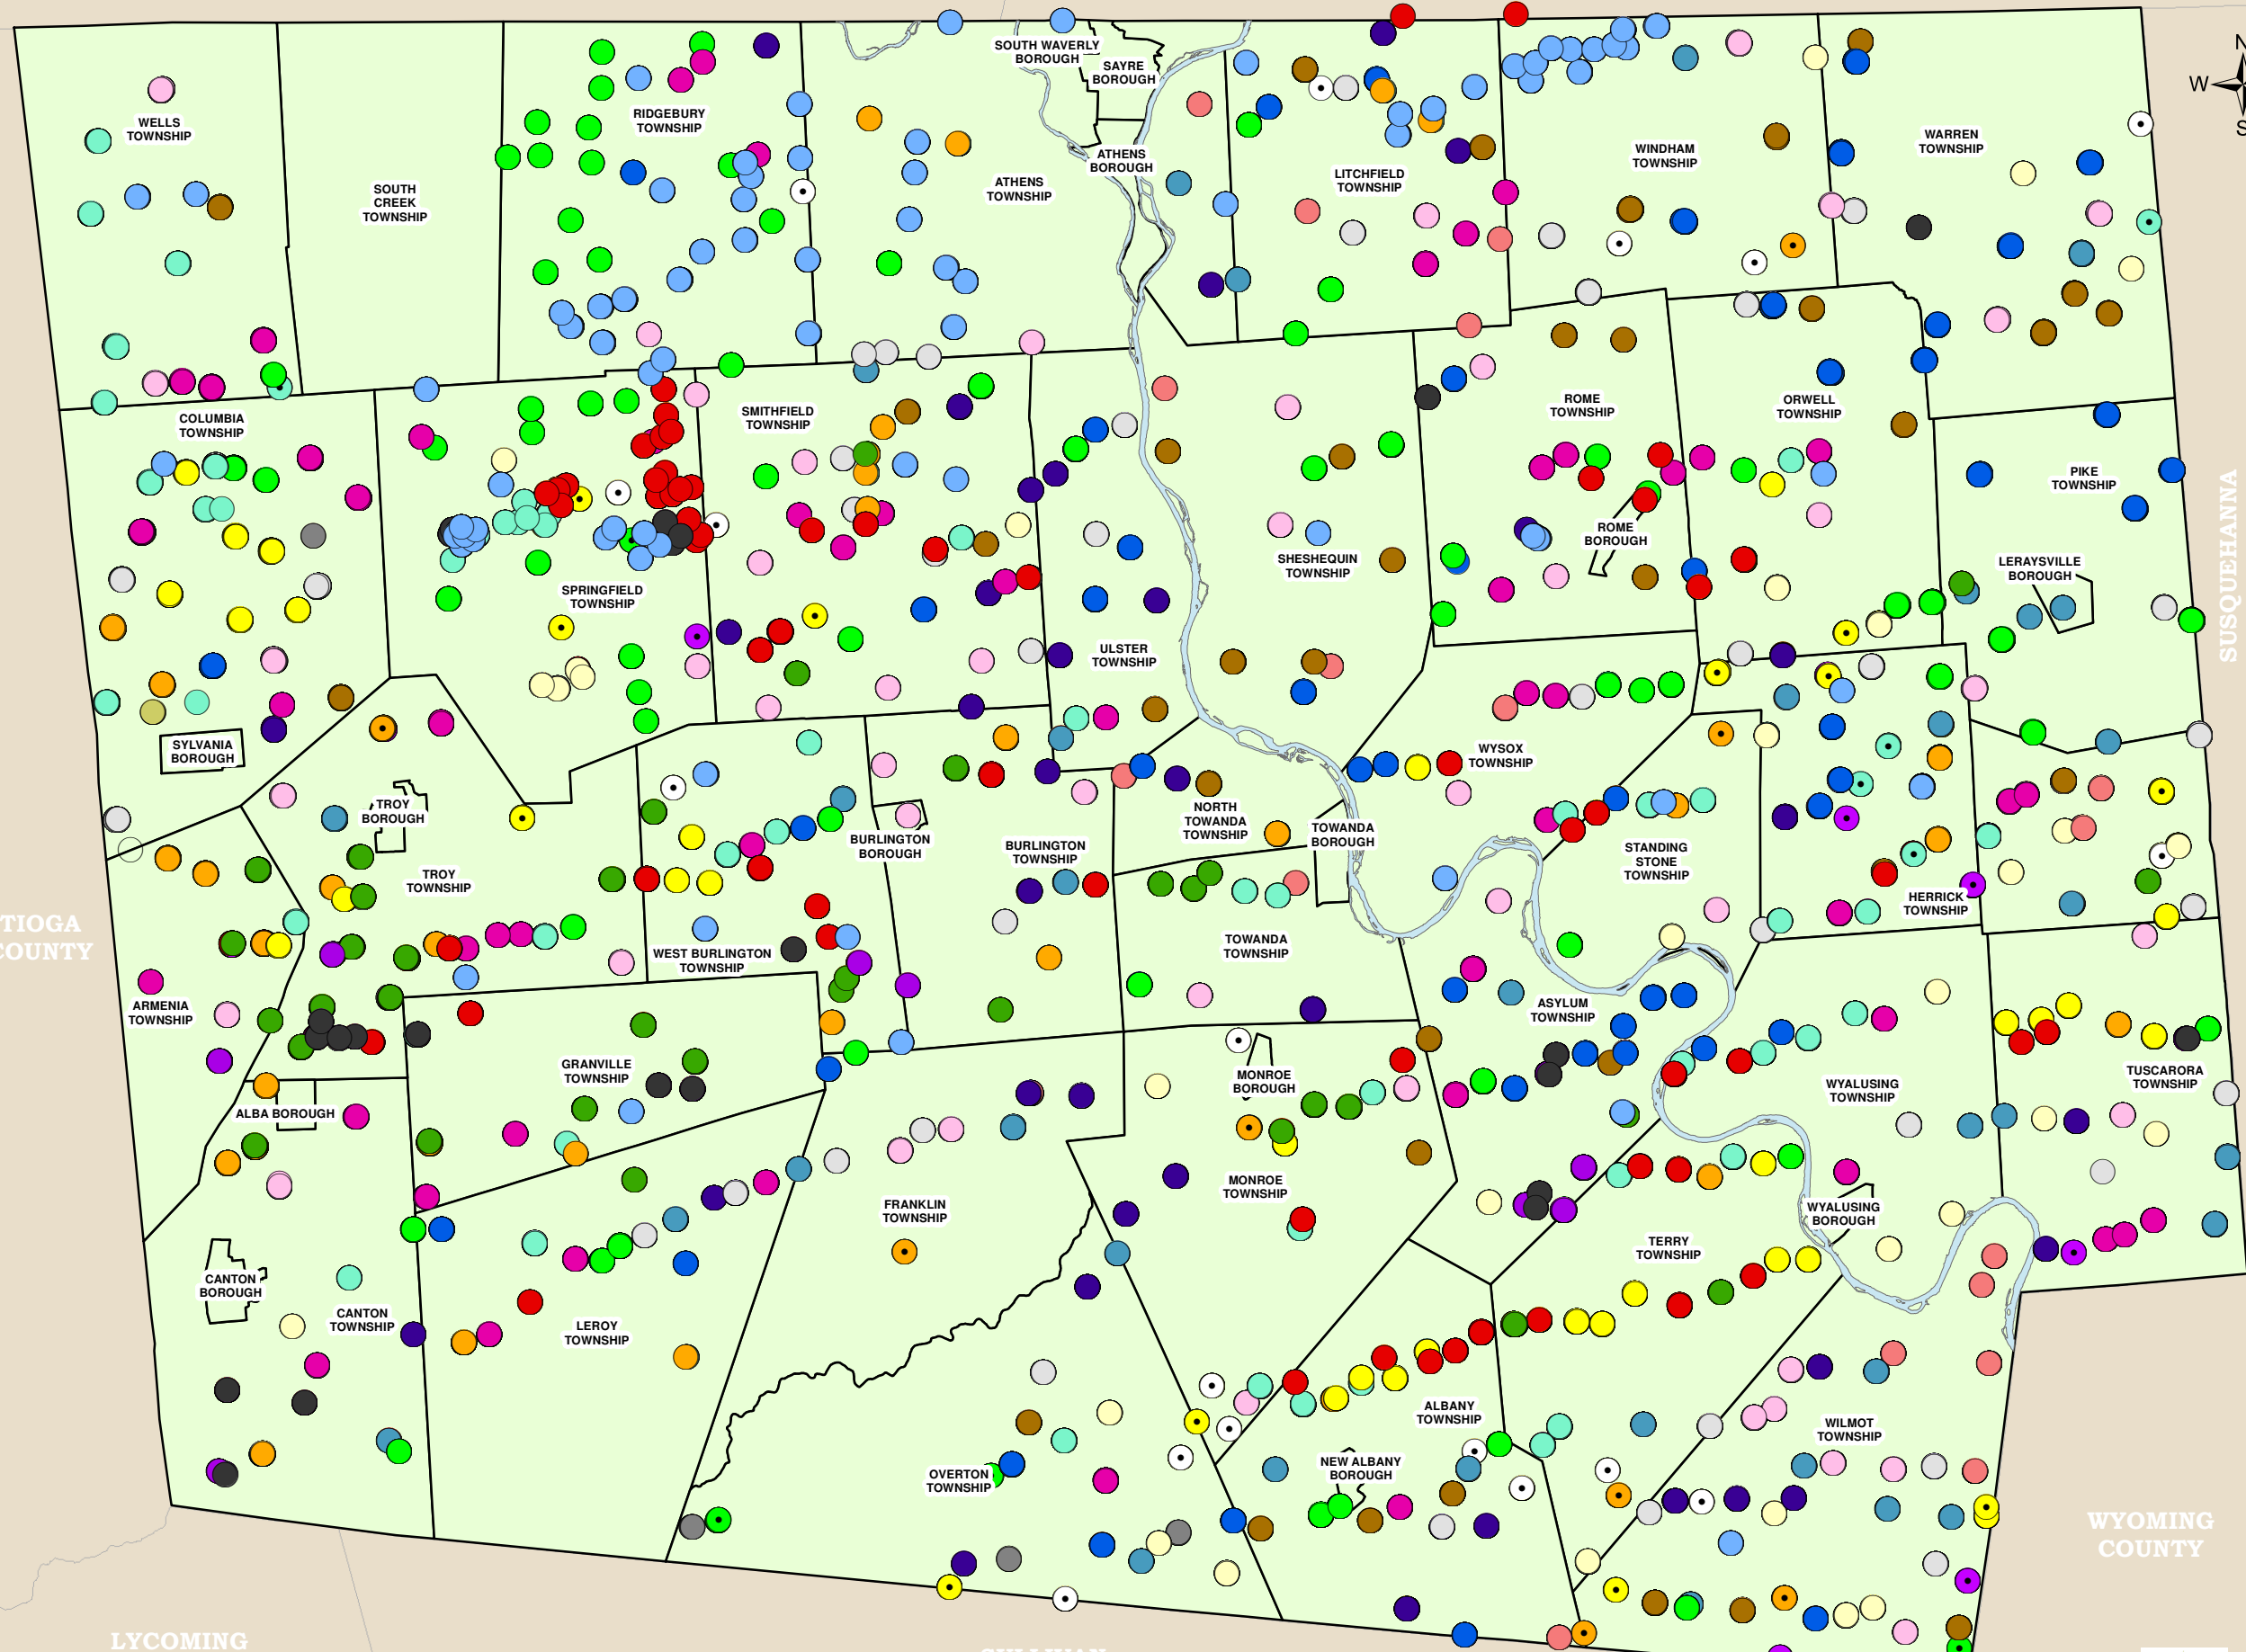

CHEMUNG COUNTY

QUARTERLY PROGRESSION OF GAS WELL PERMITS

TIOGA COUNTY

BROOME COUNTY

Map Created Using
DEP and Bradford
County Digital Data

- Quarters
- JULY 2008
 - OCTOBER 2008
 - JANUARY 2009
 - APRIL 2009
 - JULY 2009
 - OCTOBER 2009
 - JANUARY 2010
 - APRIL 2010
 - JULY 2010
 - OCTOBER 2010
 - JANUARY 2011
 - APRIL 2011
 - JULY 2011
 - OCTOBER 2011
 - JANUARY 2012
 - APRIL 2012
 - JULY 2012
 - OCTOBER 2012
 - JANUARY 2013
 - APRIL 2013
 - JULY 2013
 - OCTOBER 2013
 - JANUARY 2014
 - APRIL 2014
 - JULY 2014
 - OCTOBER 2014
 - JANUARY 2015
 - APRIL 2015

TIOGA COUNTY

SUSQUEHANNA COUNTY

WYOMING COUNTY

LYCOMING COUNTY

SULLIVAN COUNTY

6 Miles

April 3, 2015