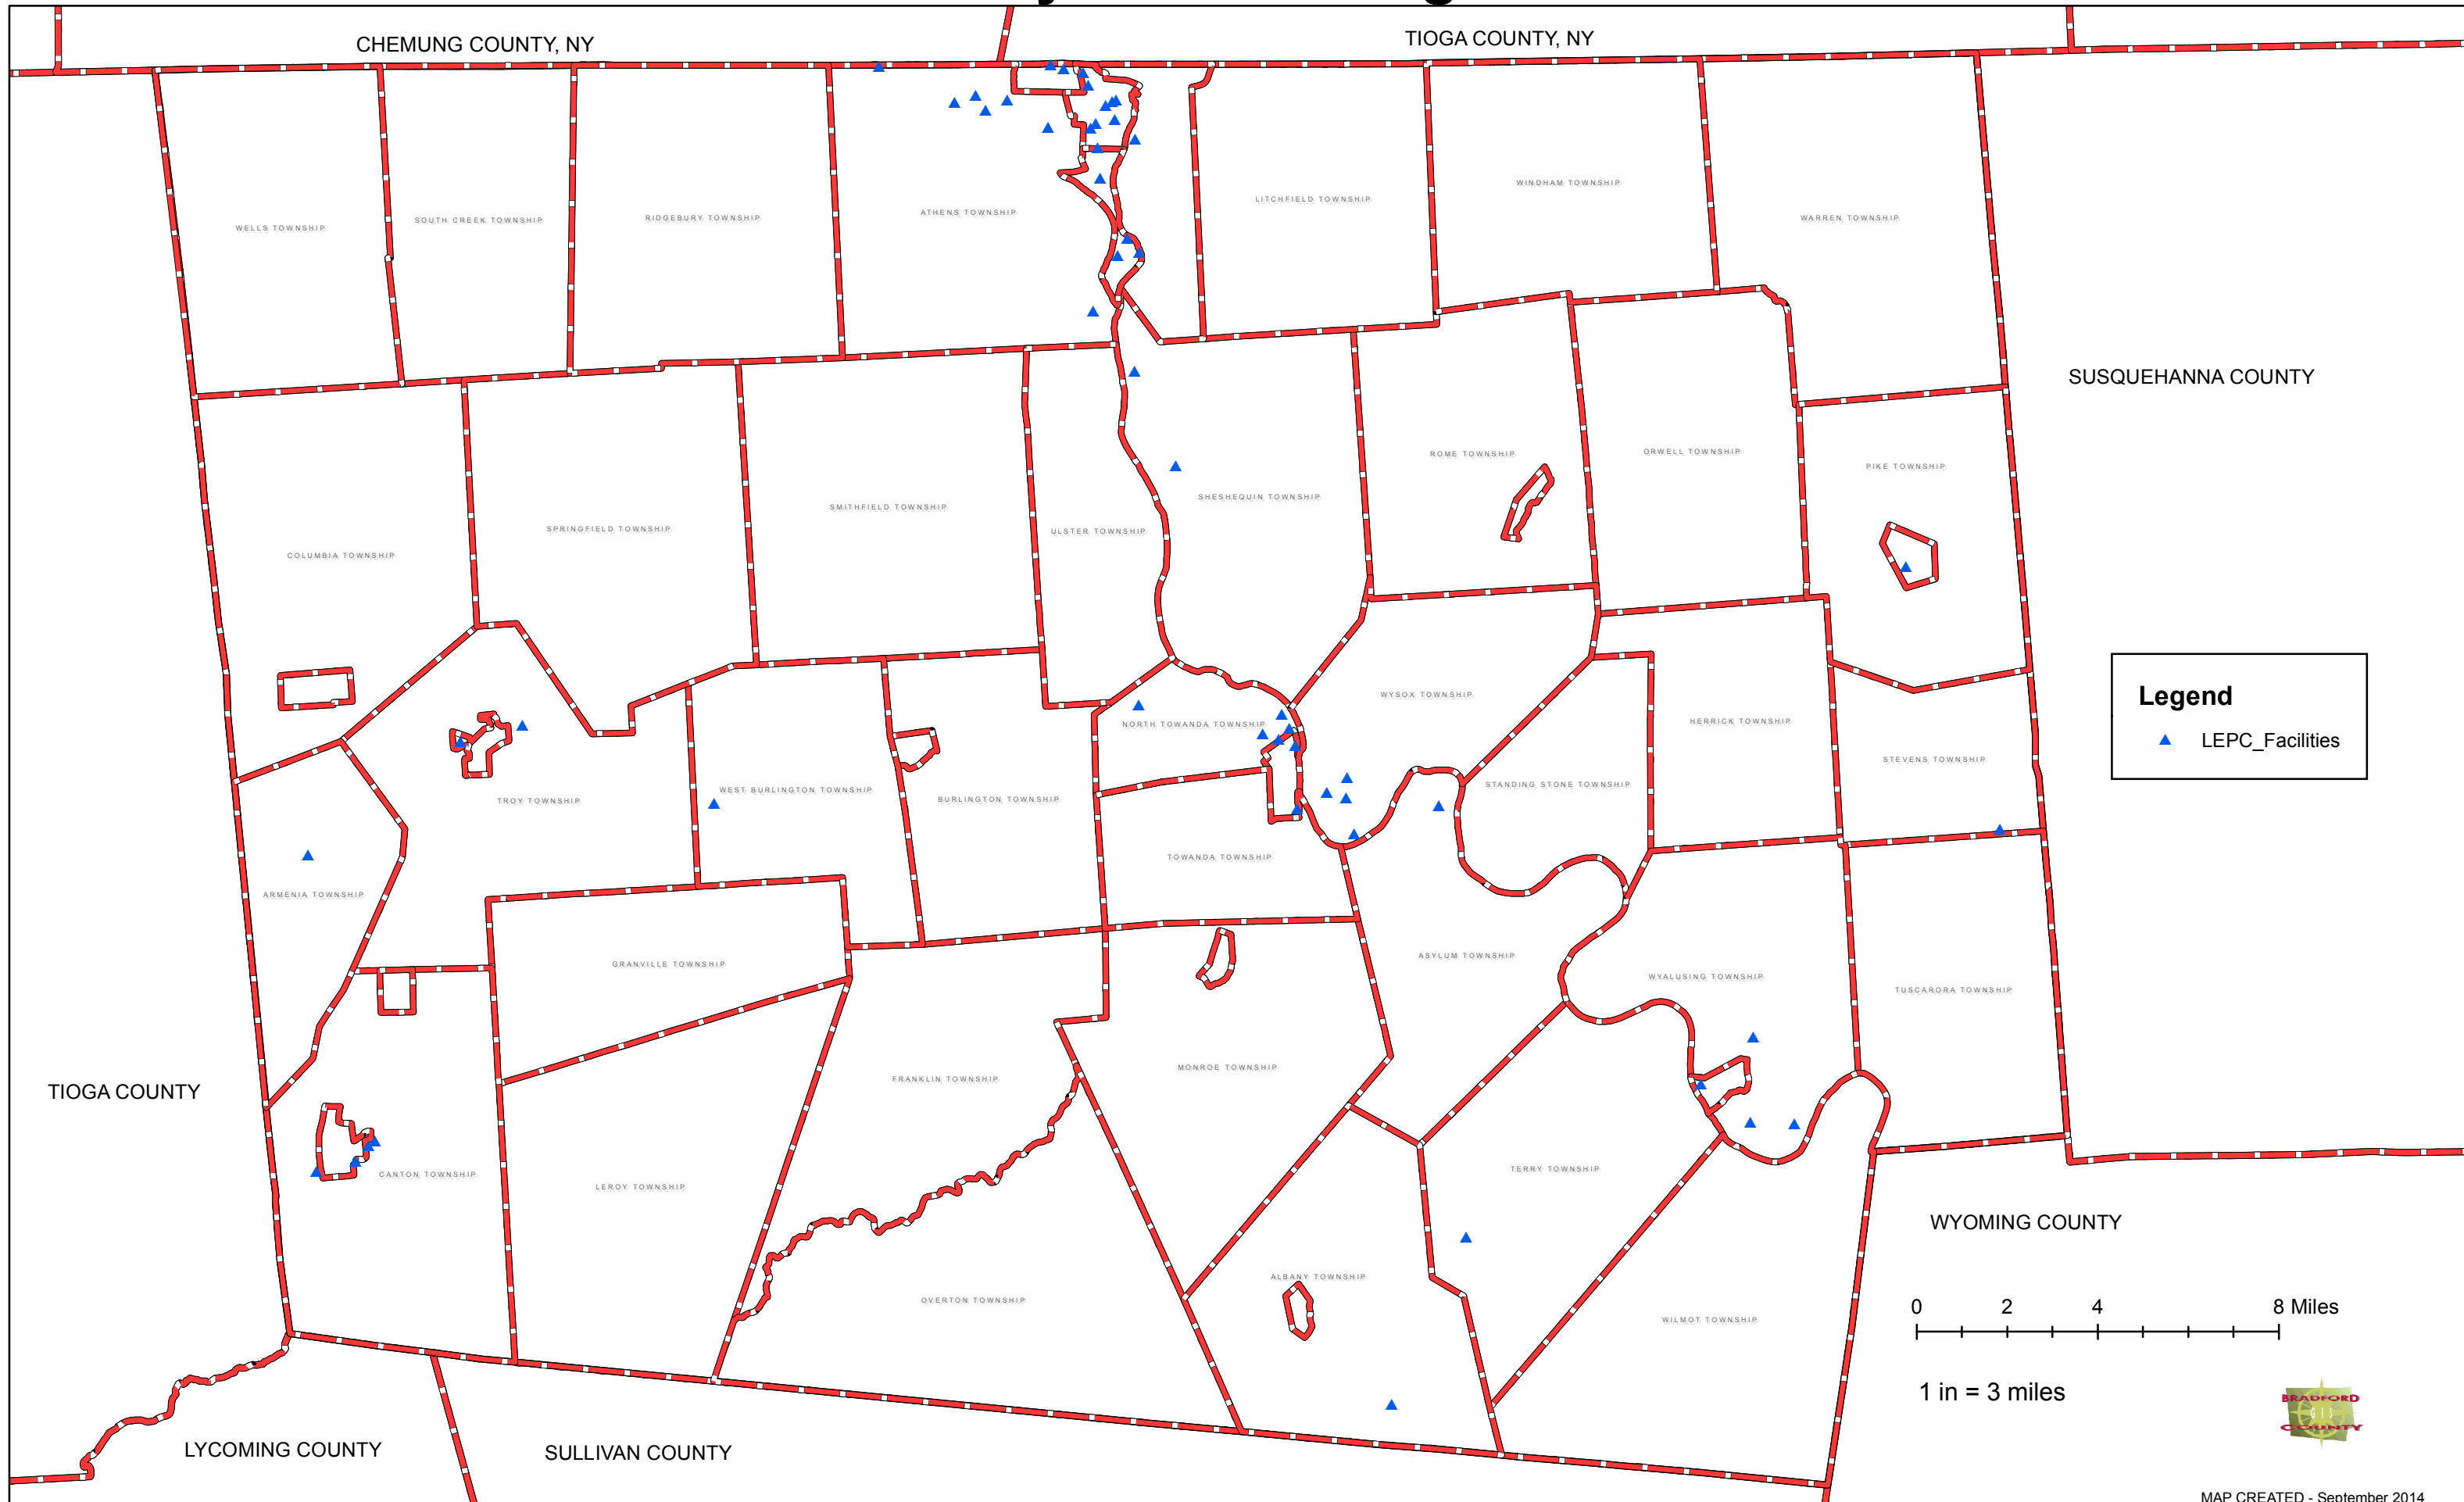

Bradford County Hazard Mitigation Plan

Environmental Hazards

Legend
▲ LEPC_Facilities

1 in = 3 miles