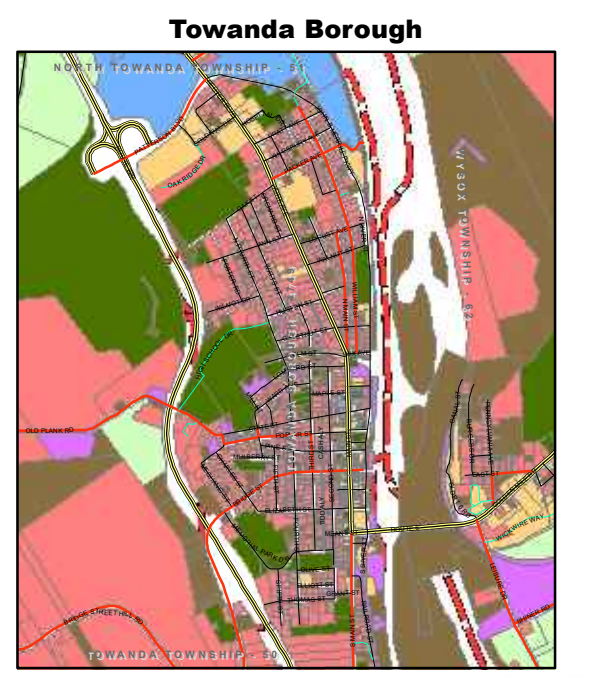

Bradford County Hazard Mitigation Plan

Landuse

Legend

- Municipalities
- Land Use Codes**
- 100- Residential
- 200- Vacant
- 220- State Gameland
- 300- Industrial
- 400- Commercial
- 500- Agricultural
- 600- Quarry
- 700- Services
- 800- Utility

MAP CREATED - May 2014

1 in = 3 miles