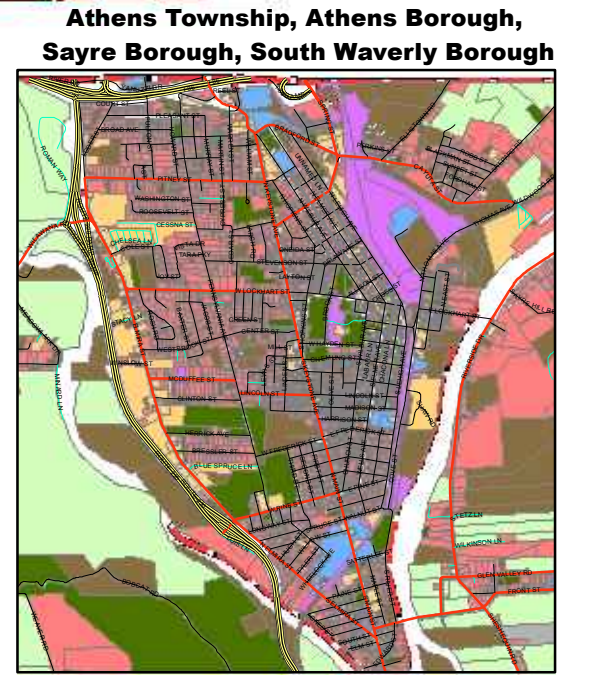

Bradford County Hazard Mitigation Plan

Landuse

Legend

- Municipalities
- Land Use Codes**
- 100- Residential
- 200- Vacant
- 220- State Gameland
- 300- Industrial
- 400- Commercial
- 500- Agricultural
- 600- Quarry
- 700- Services
- 800- Utility

MAP CREATED - May 2014

1 in = 3 miles