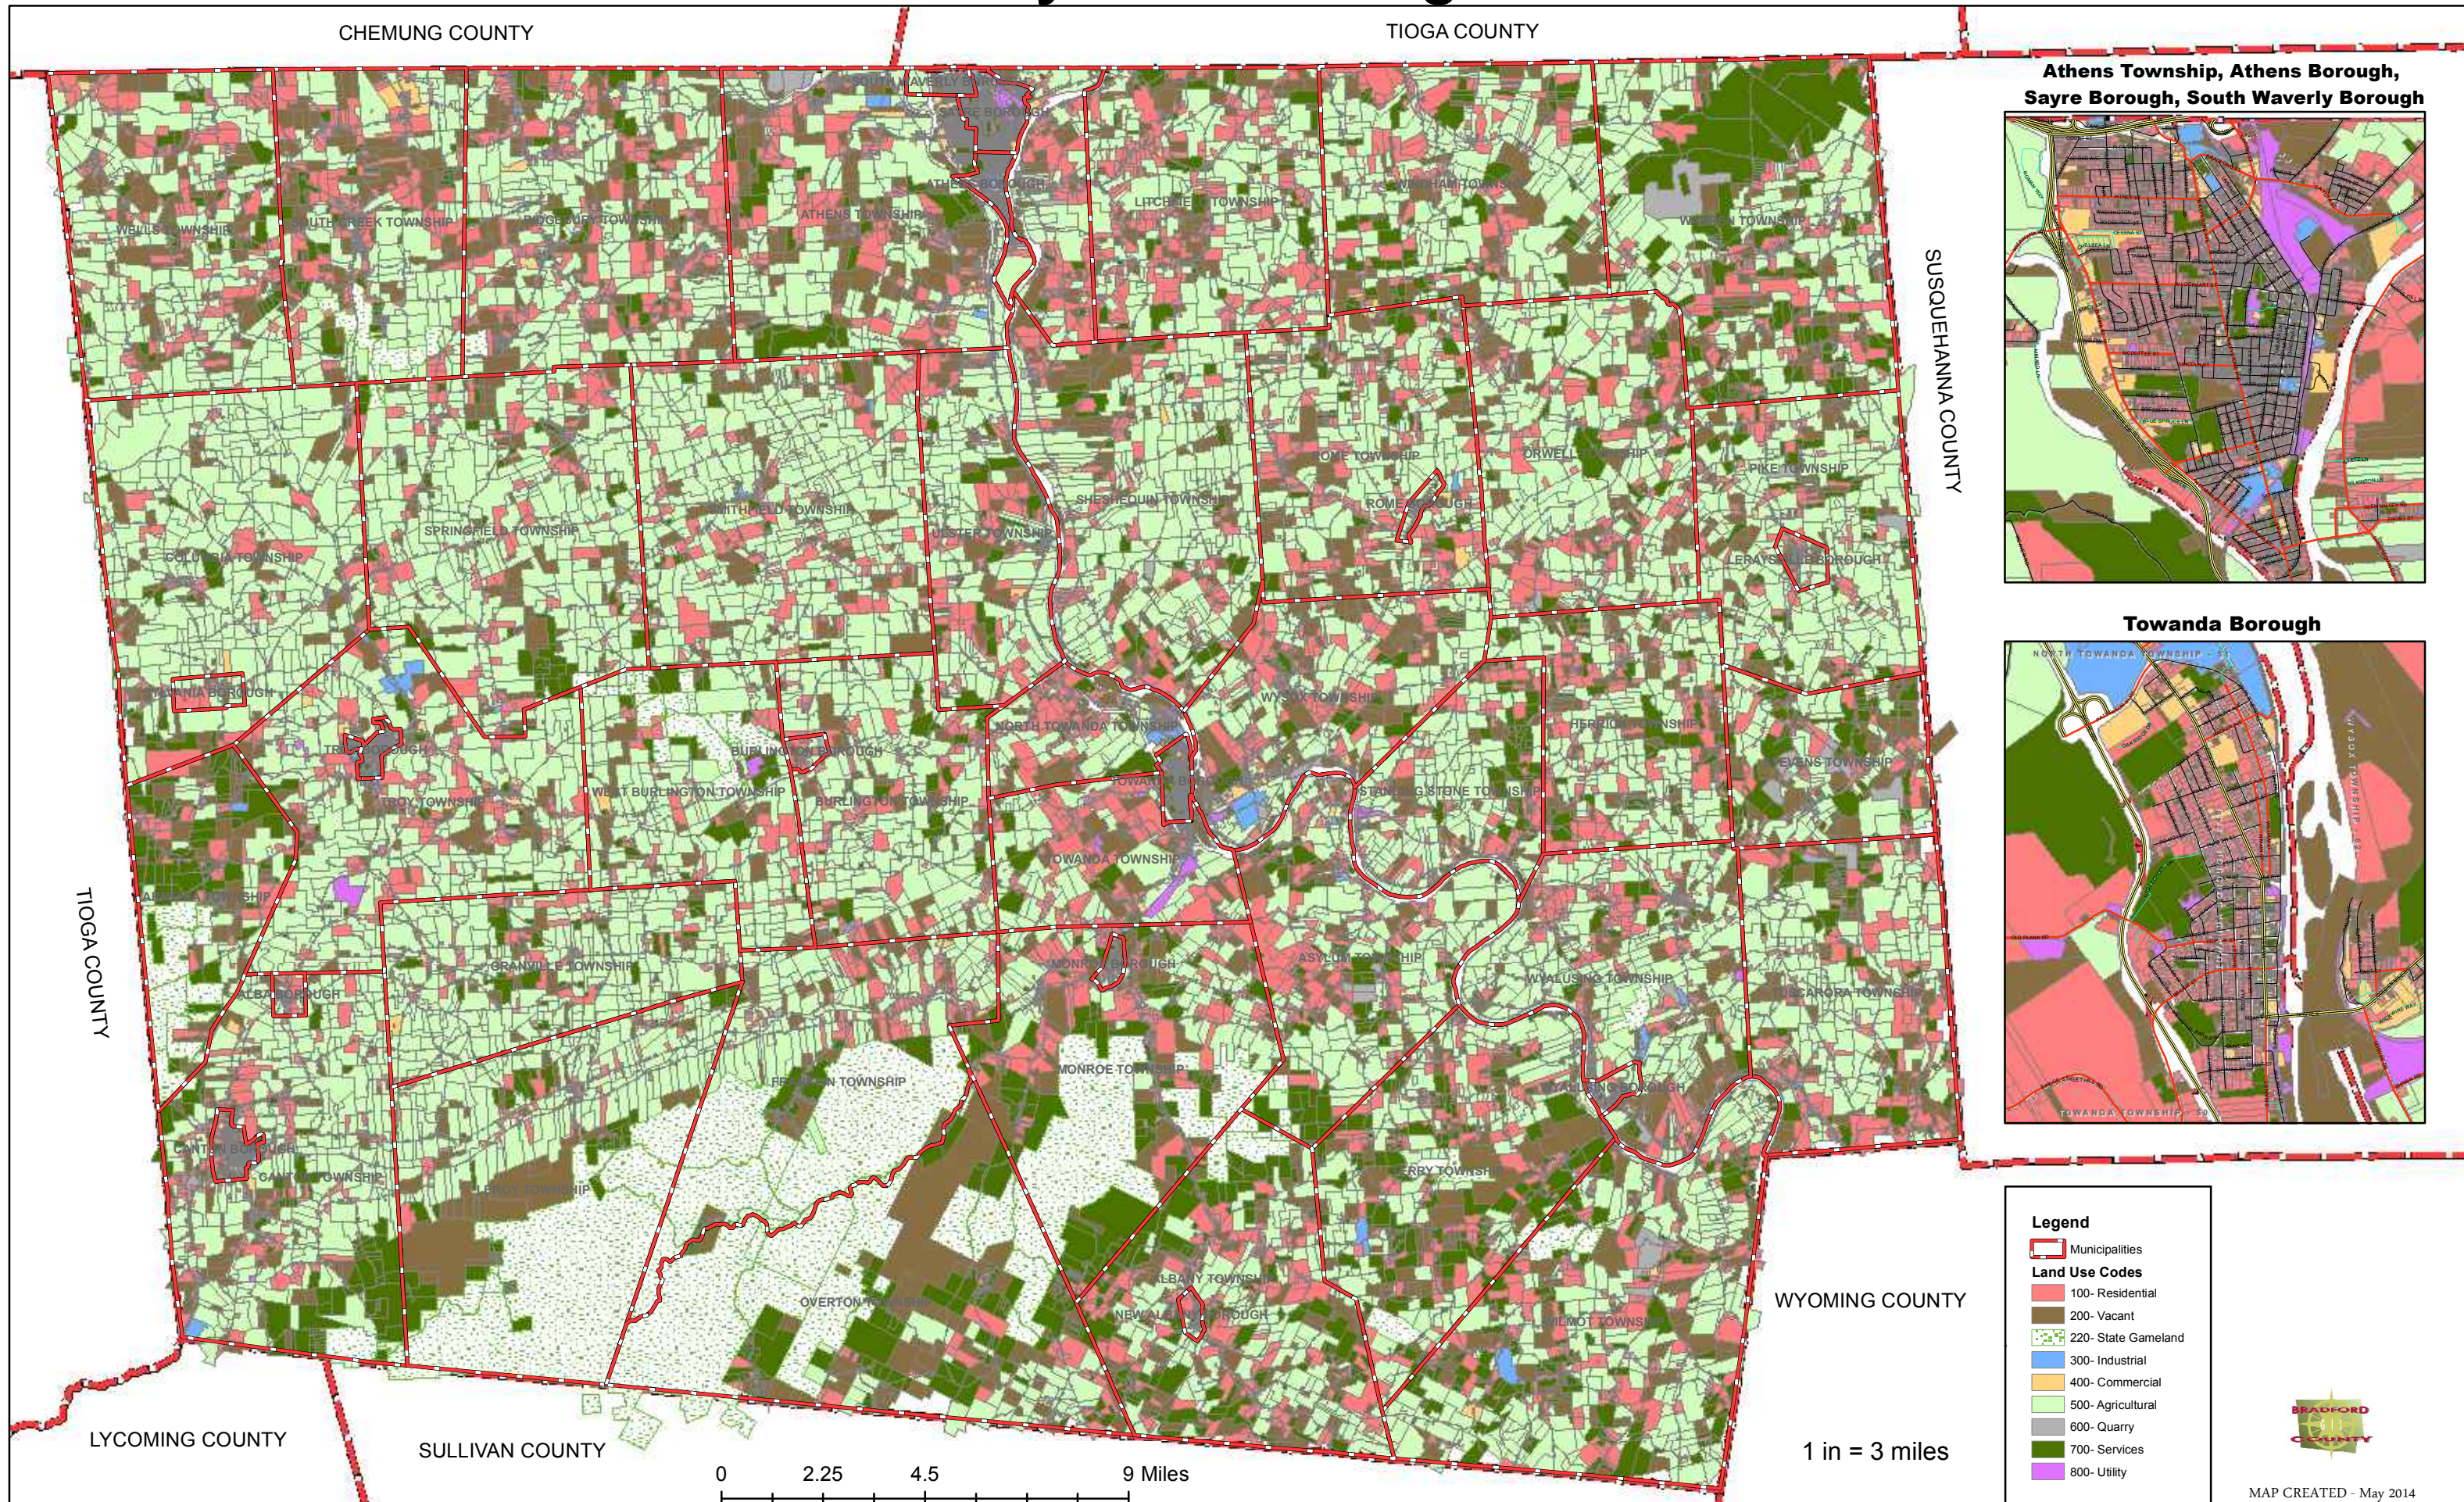

Bradford County Hazard Mitigation Plan

Landuse

Legend

- Municipalities
- Land Use Codes**
- 100- Residential
- 200- Vacant
- 220- State Gameland
- 300- Industrial
- 400- Commercial
- 500- Agricultural
- 600- Quarry
- 700- Services
- 800- Utility

MAP CREATED - May 2014

1 in = 3 miles