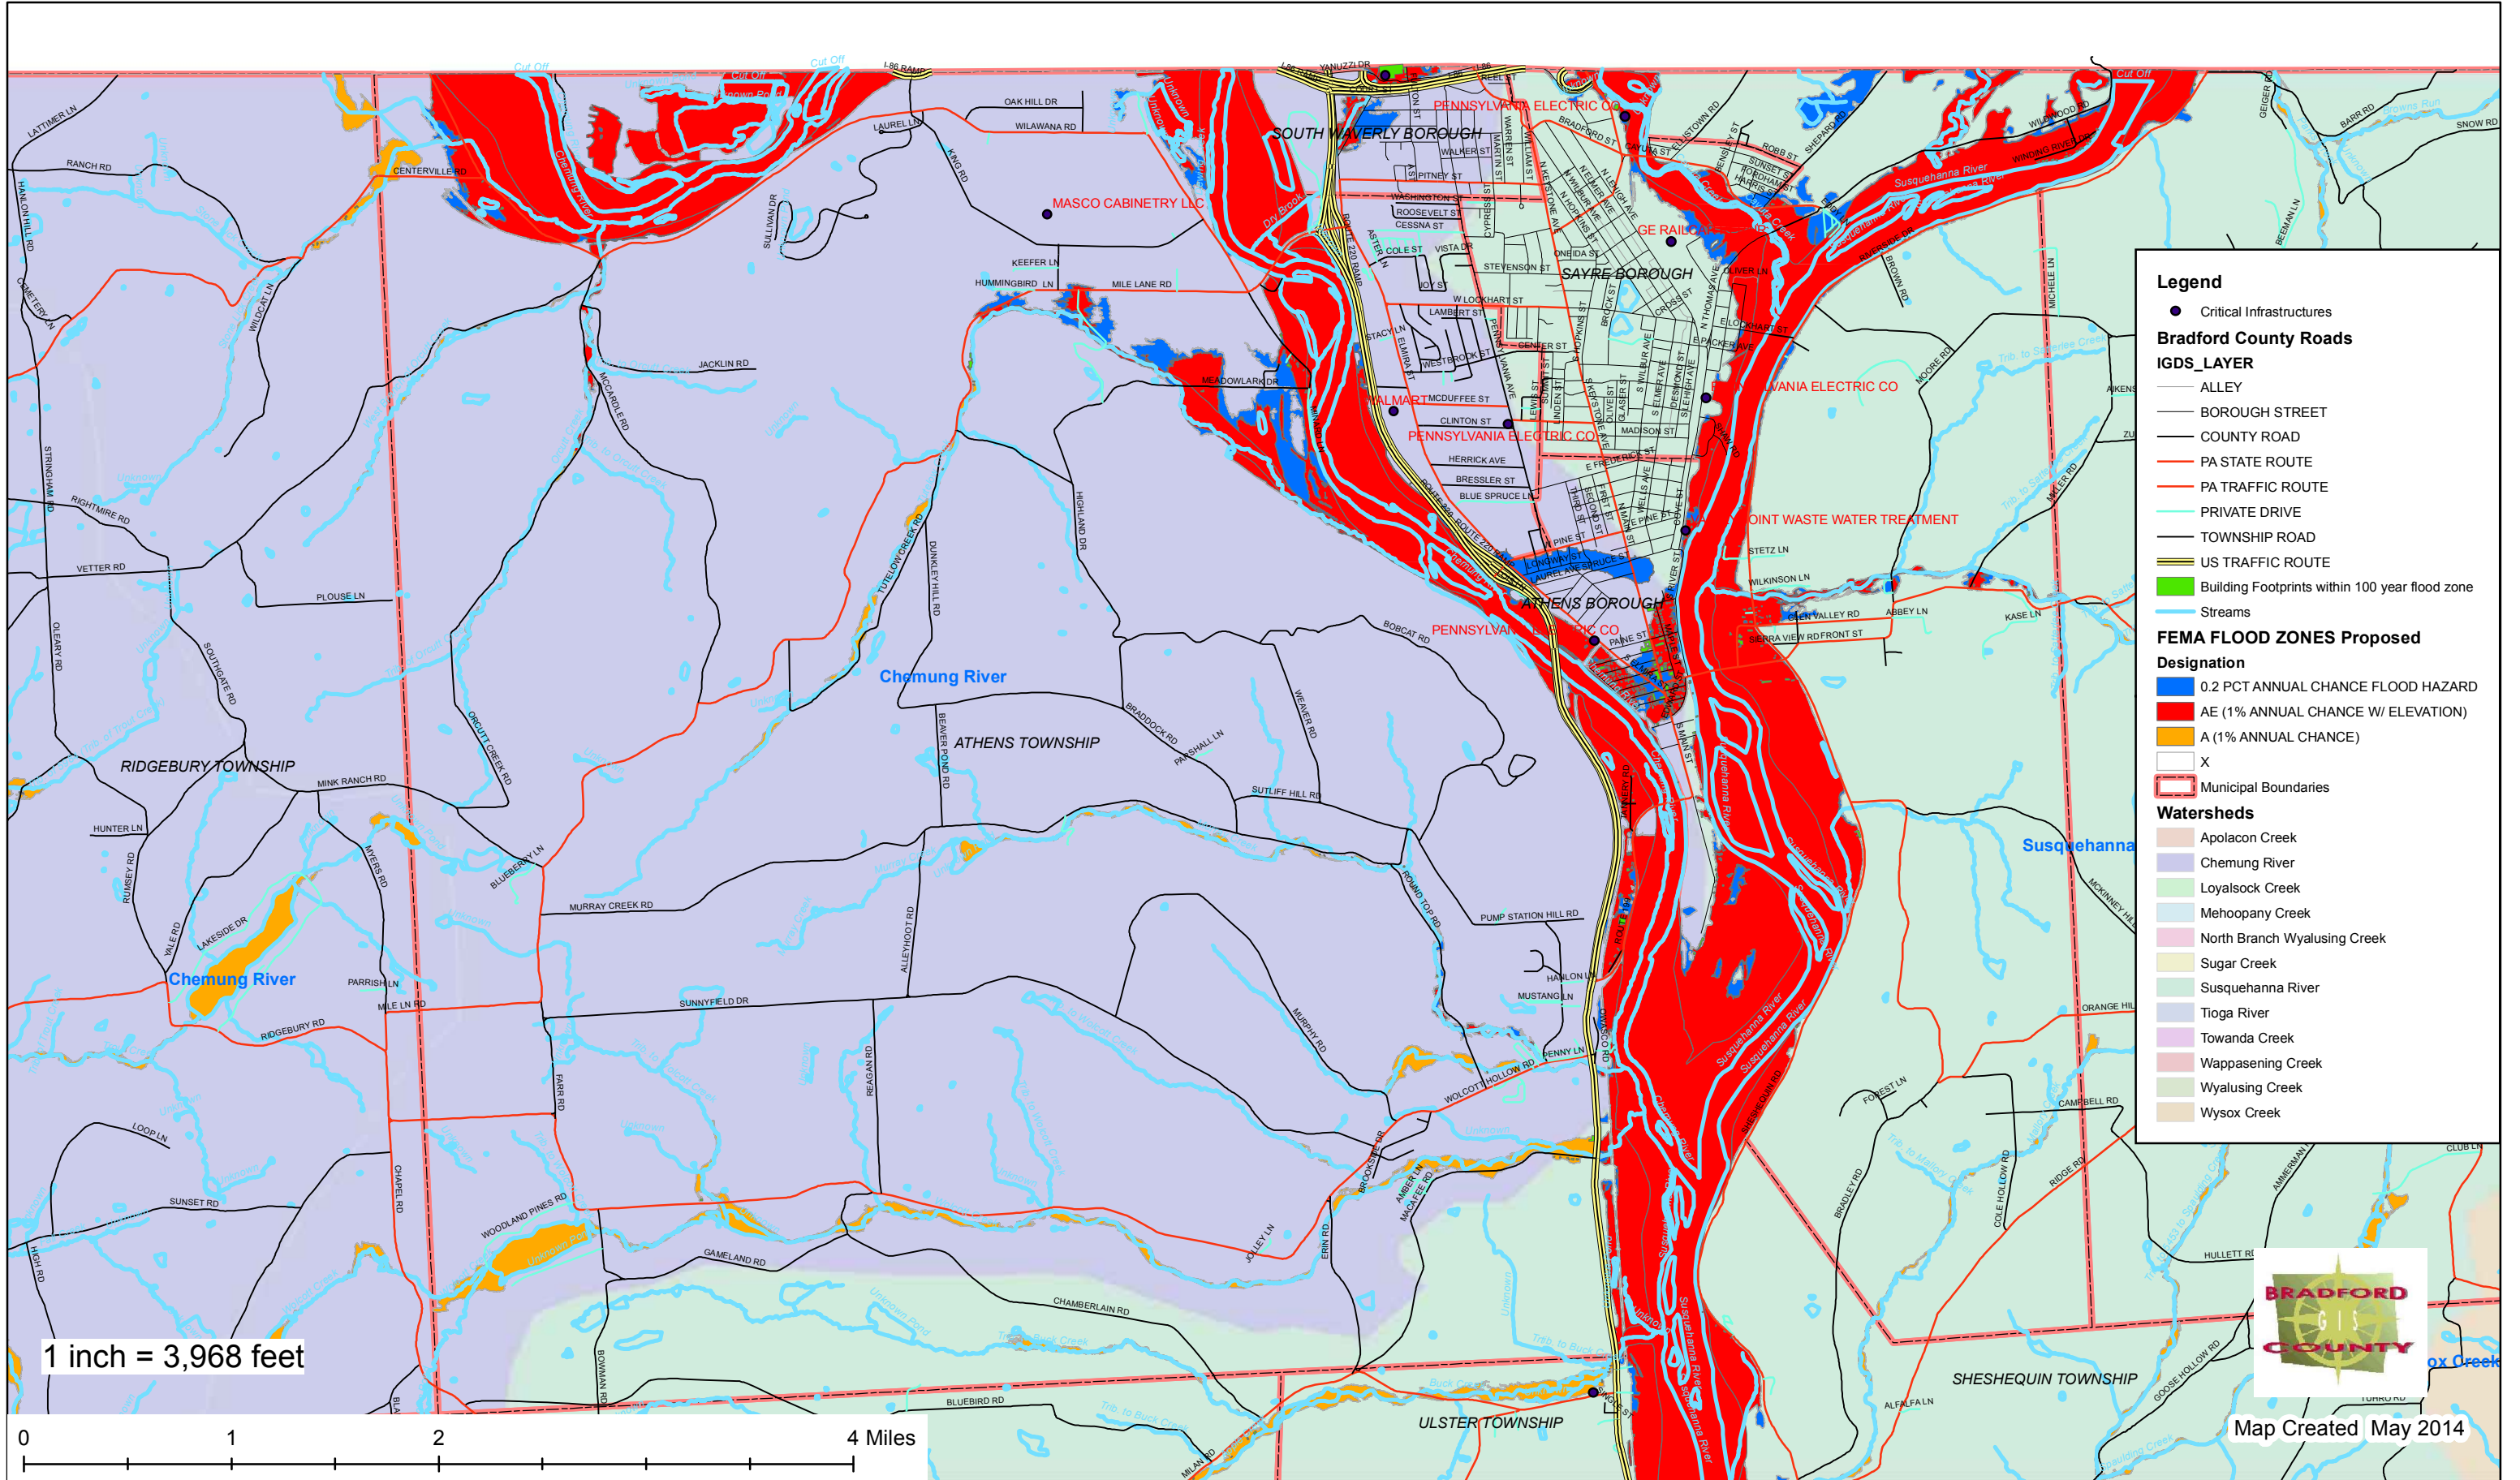

BRADFORD COUNTY HAZARD MITIGATION PLAN

FLOODING ATHENS TOWNSHIP

Map Created May 2014