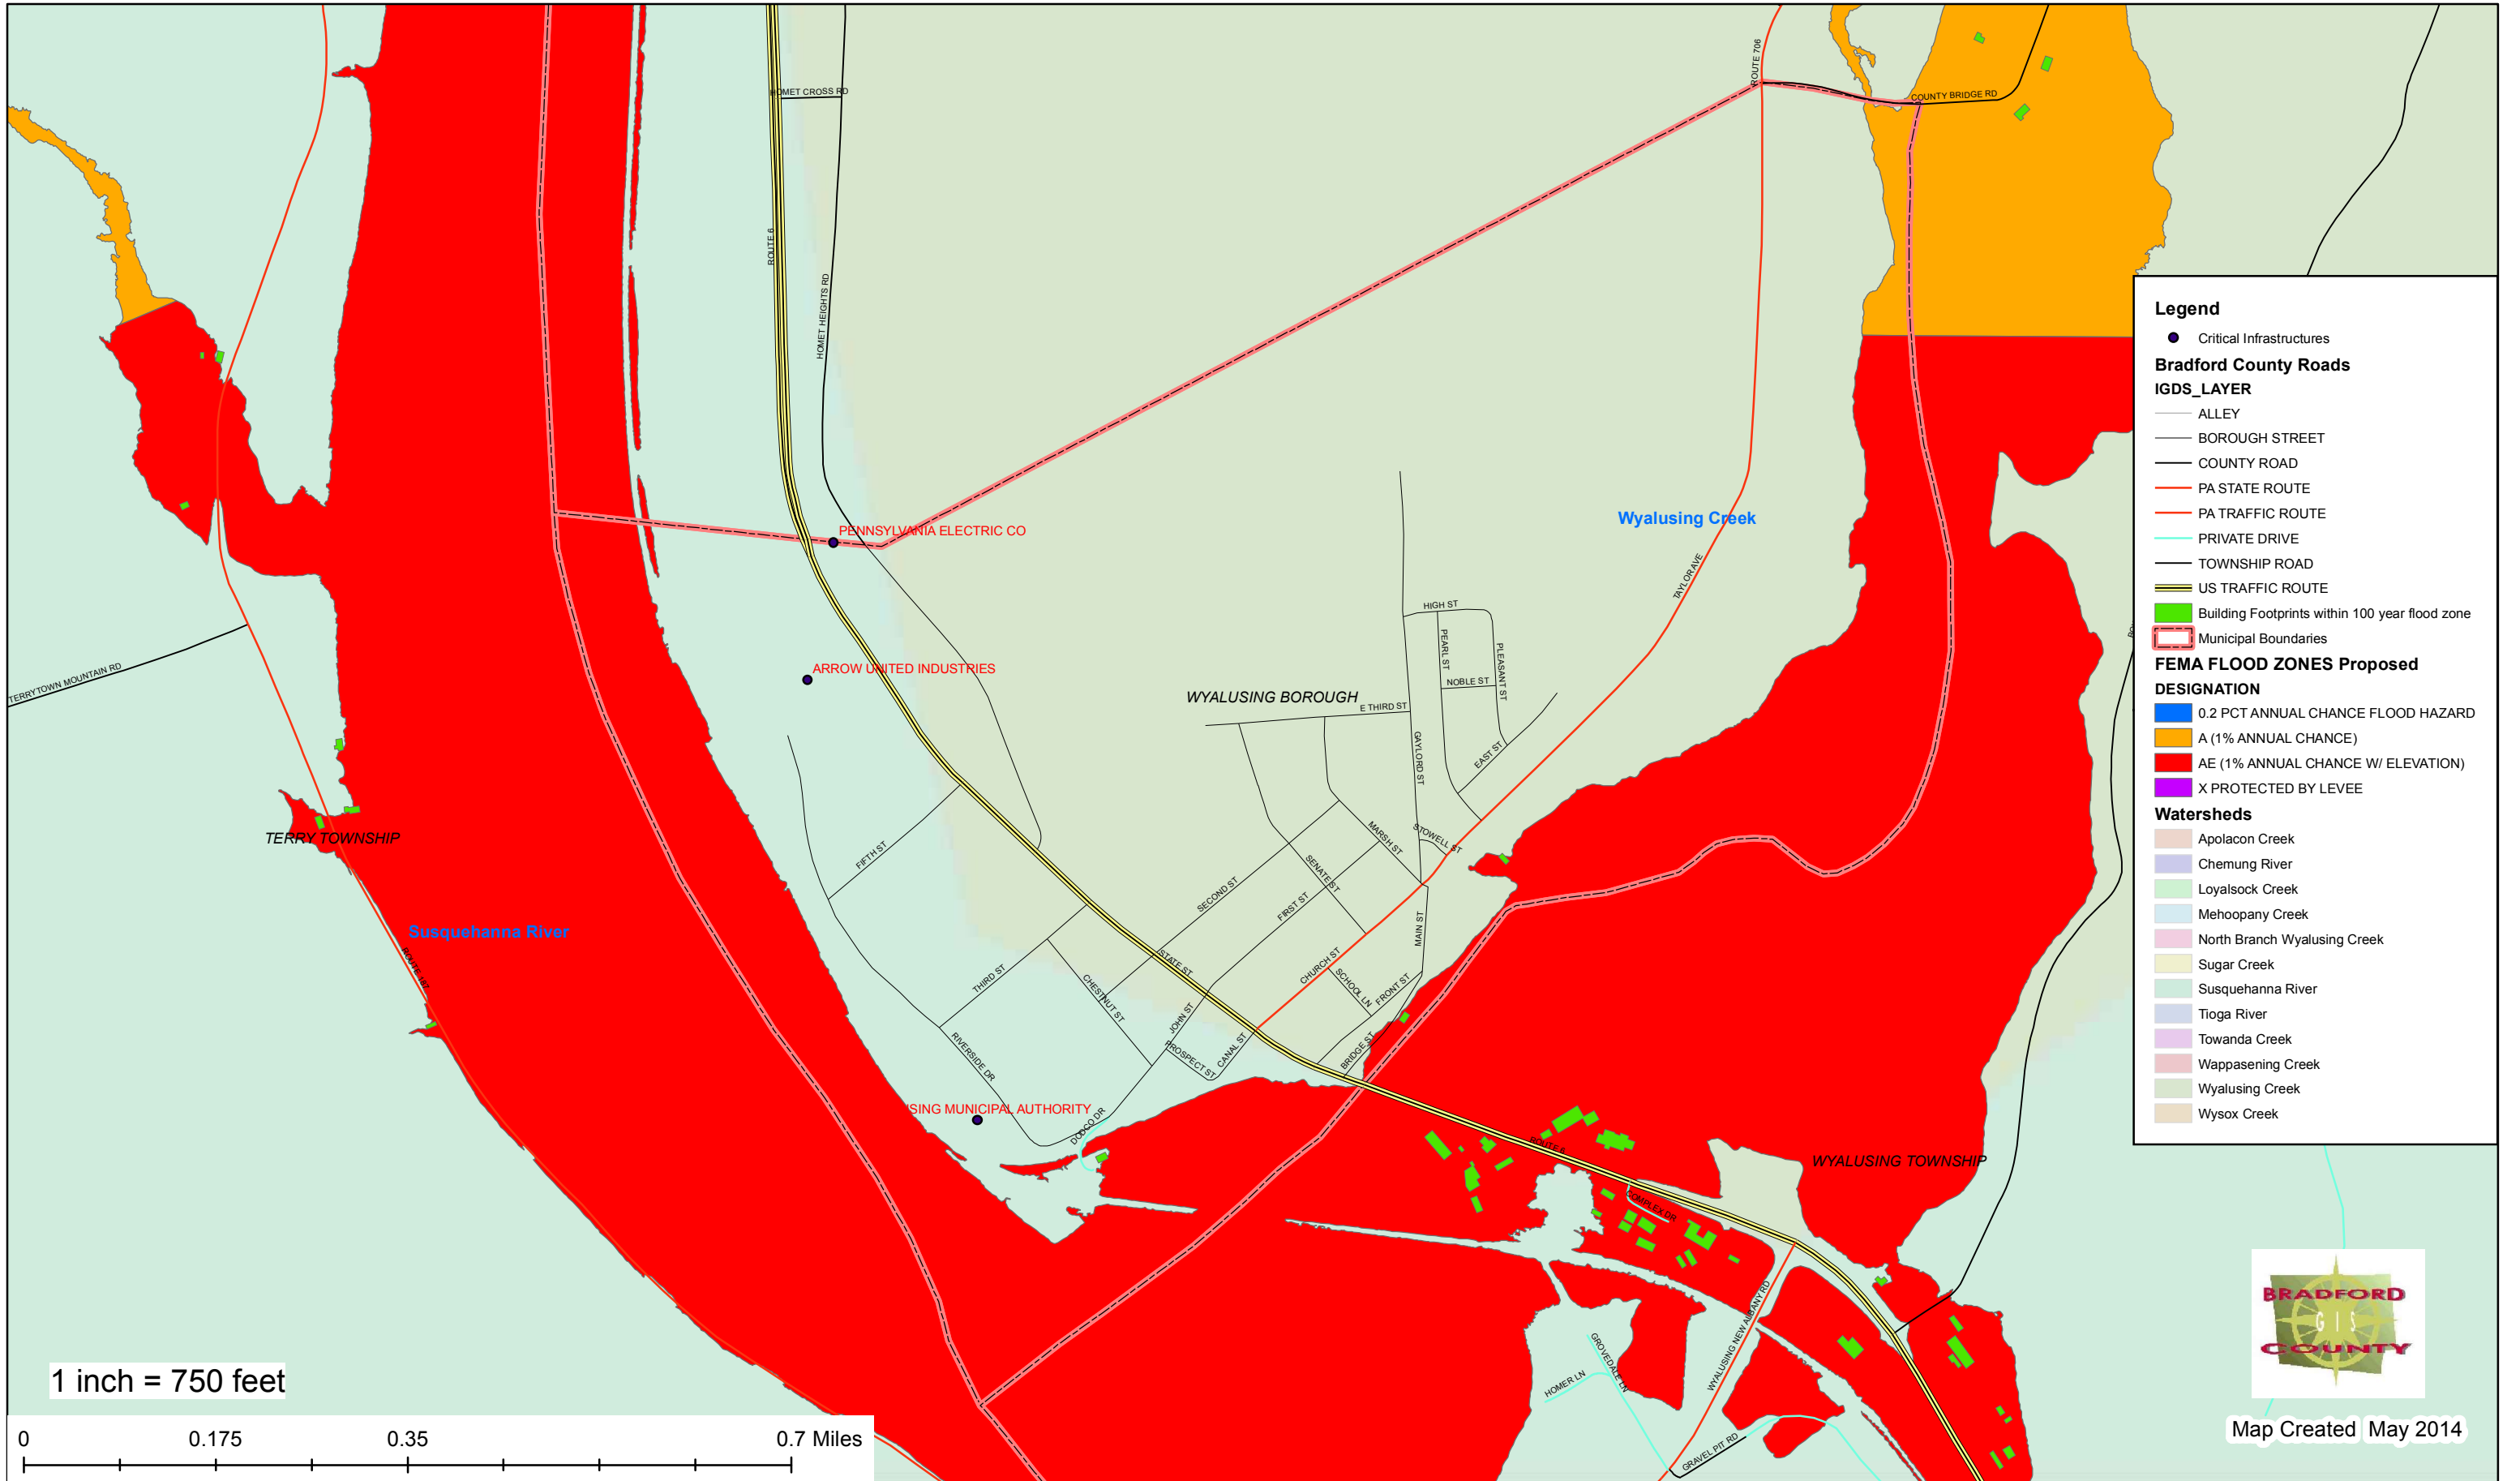

BRADFORD COUNTY HAZARD MITIGATION PLAN

FLOODING WYALUSING BOROUGH

1 inch = 750 feet

Map Created May 2014