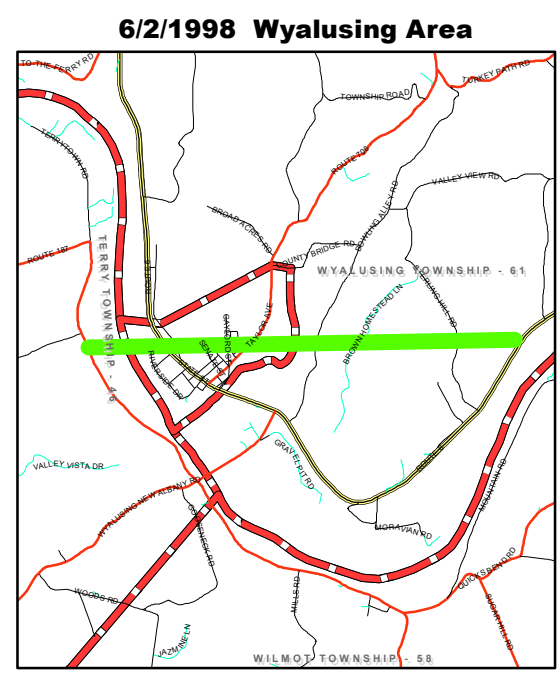

Bradford County Hazard Mitigation Plan

Tornado Paths

1 in = 3 miles

Legend

- Tornado Paths
- Trailer Parks
- Municipalities