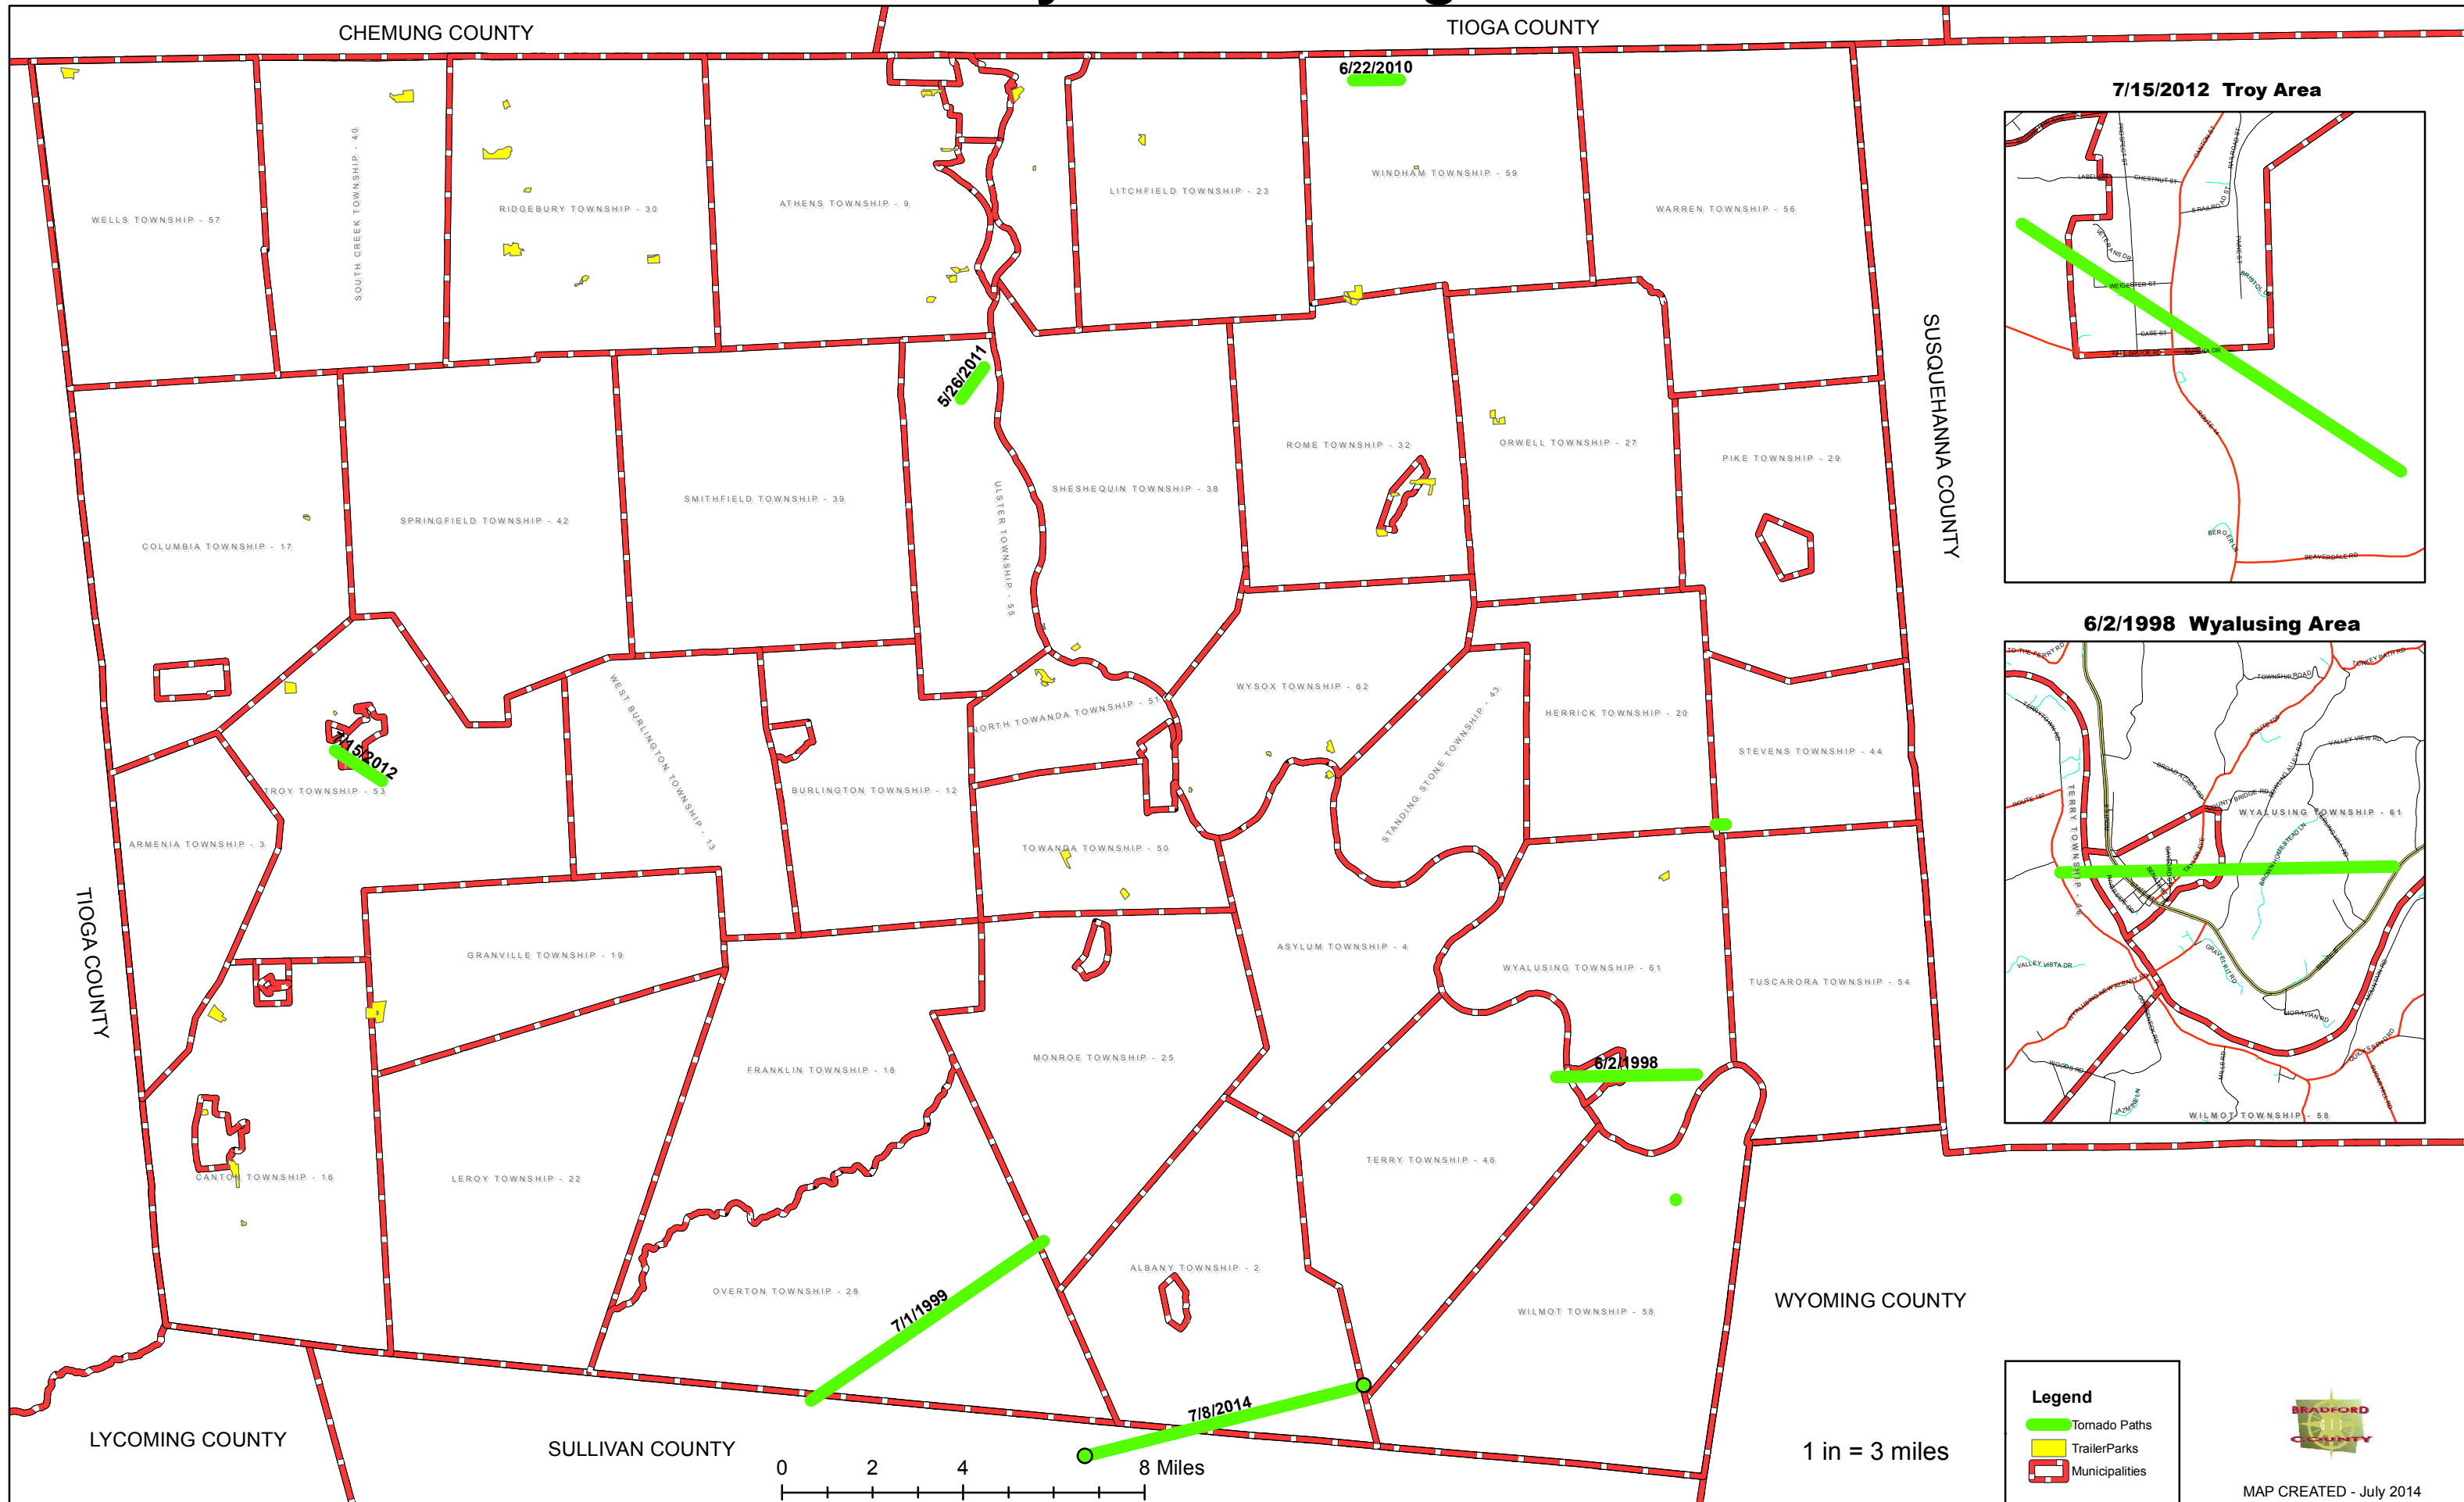

Bradford County Hazard Mitigation Plan

Tornado Paths

1 in = 3 miles

Legend

- Tornado Paths
- Trailer Parks
- Municipalities