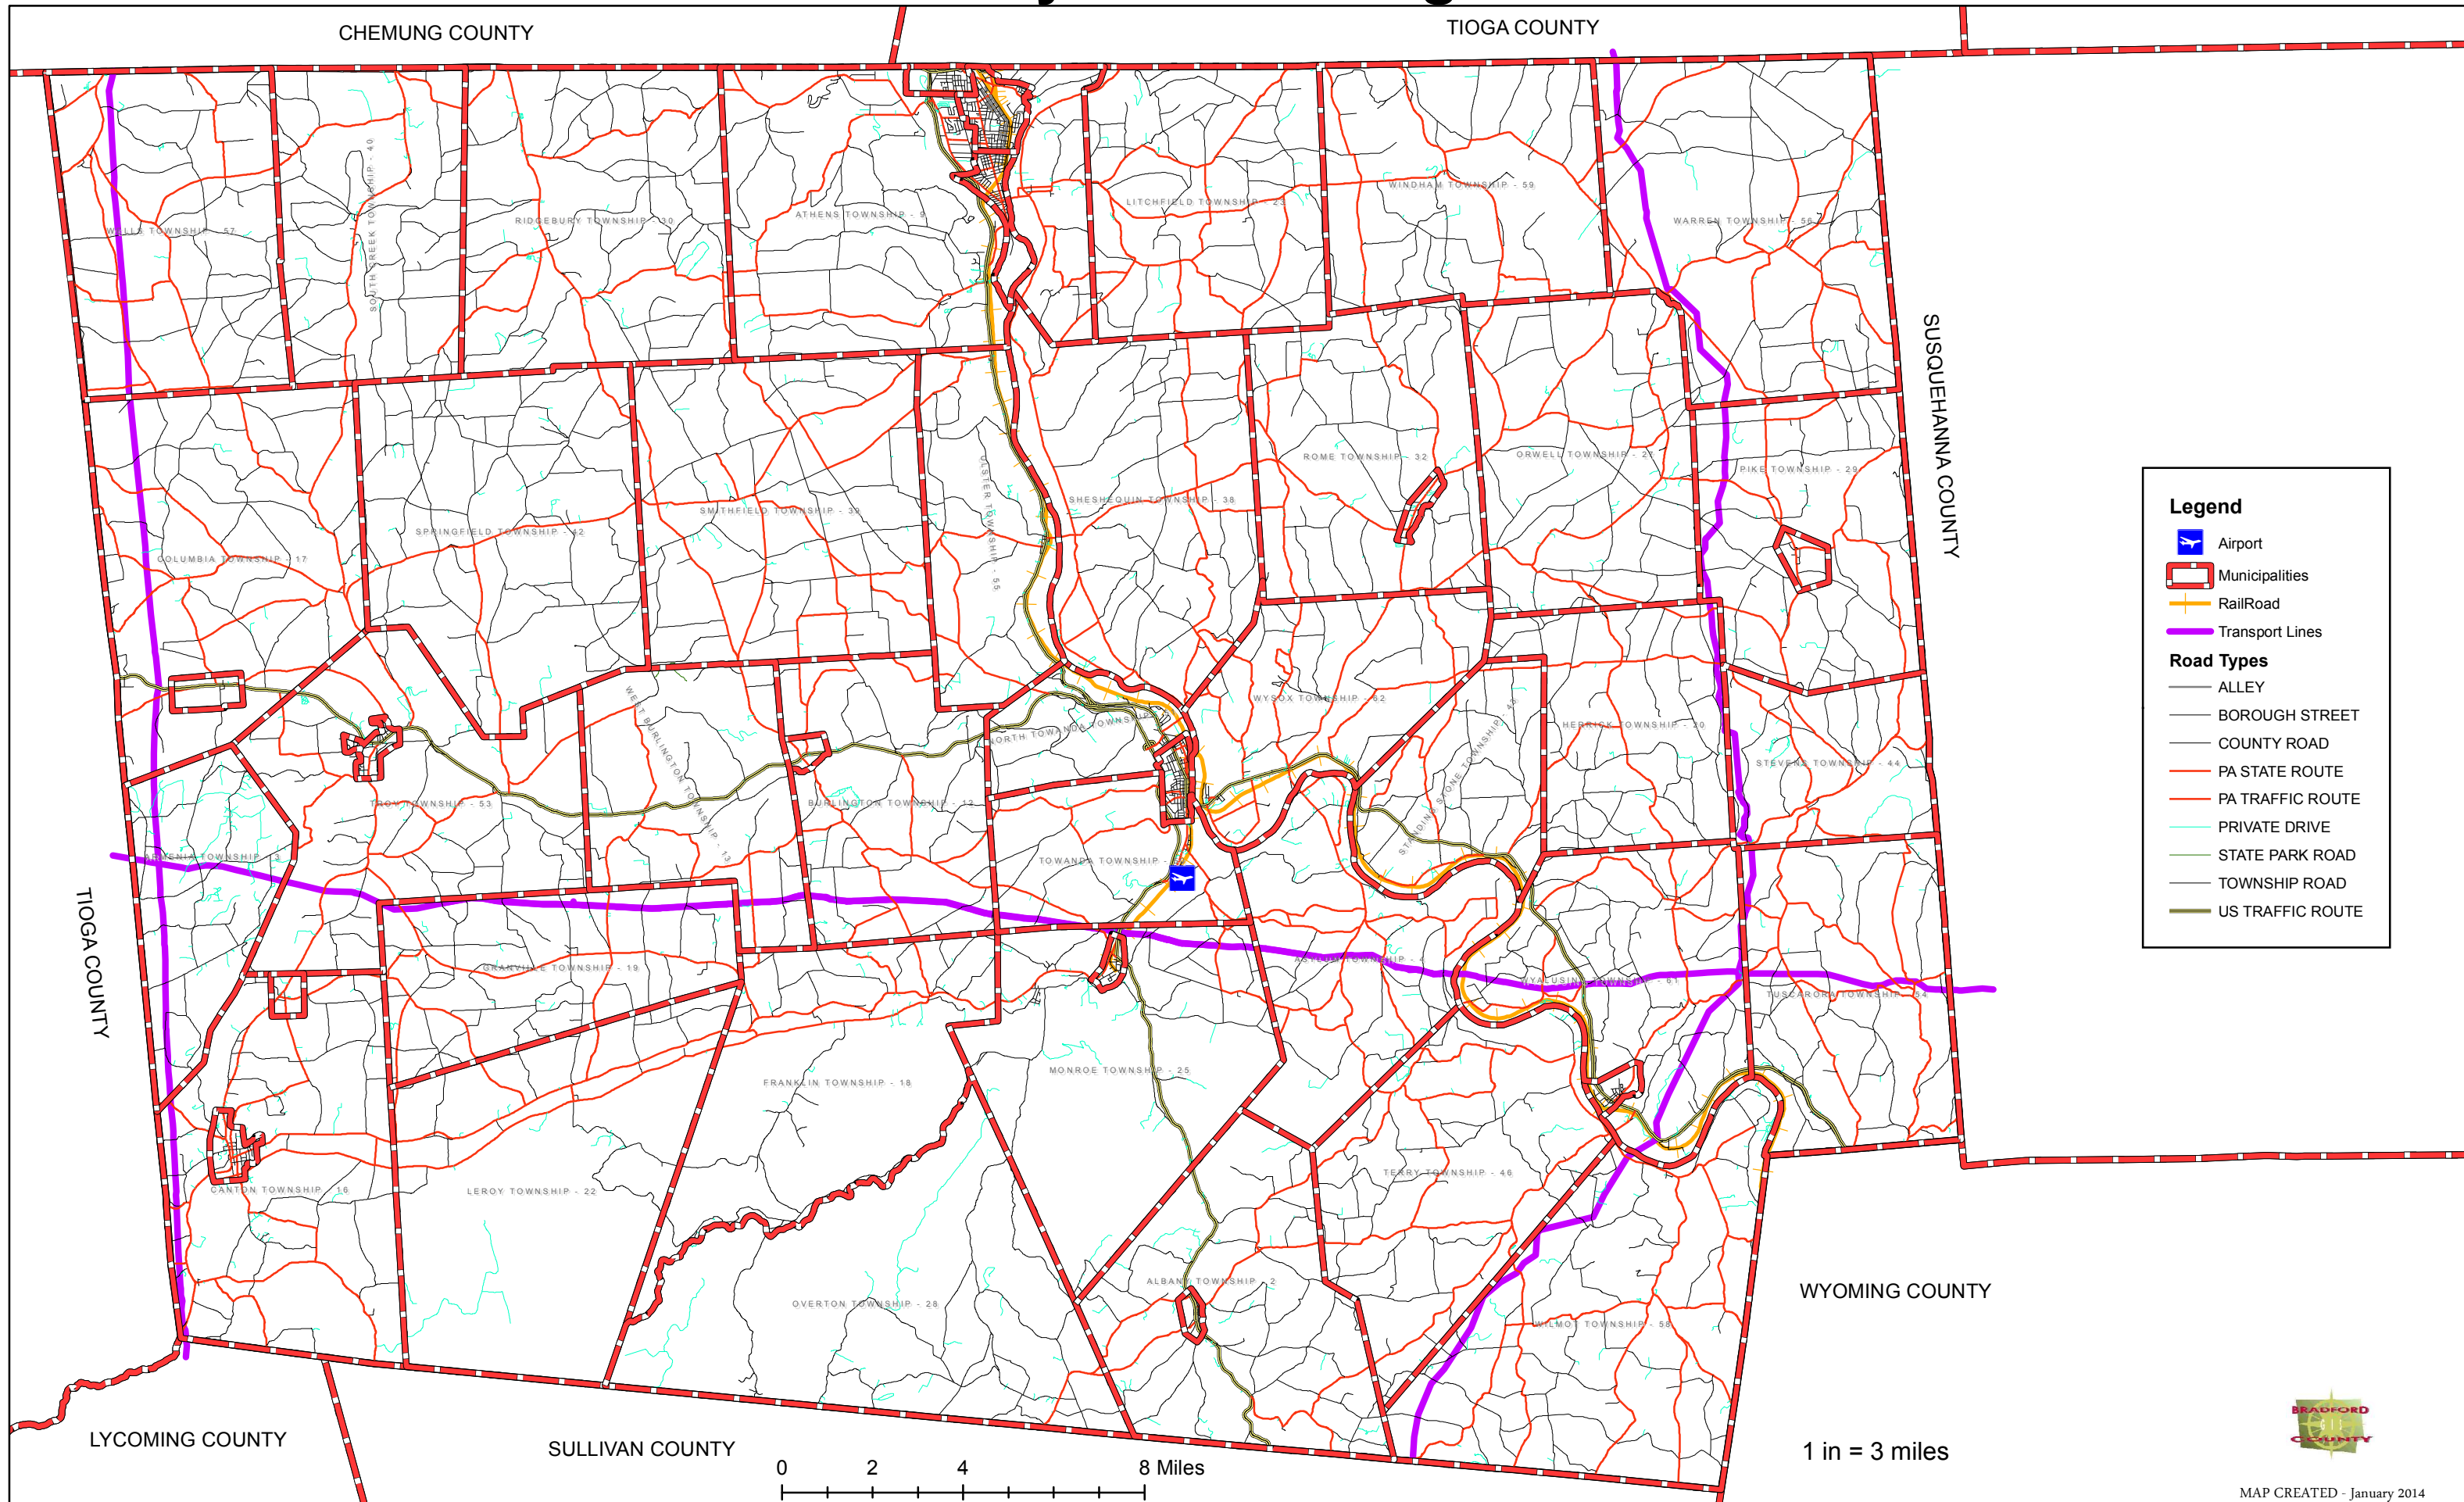

# Bradford County Hazard Mitigation Plan

## Transportation Accident

**Legend**

- Airport
- Municipalities
- RailRoad
- Transport Lines

**Road Types**

- ALLEY
- BOROUGH STREET
- COUNTY ROAD
- PA STATE ROUTE
- PA TRAFFIC ROUTE
- PRIVATE DRIVE
- STATE PARK ROAD
- TOWNSHIP ROAD
- US TRAFFIC ROUTE

1 in = 3 miles