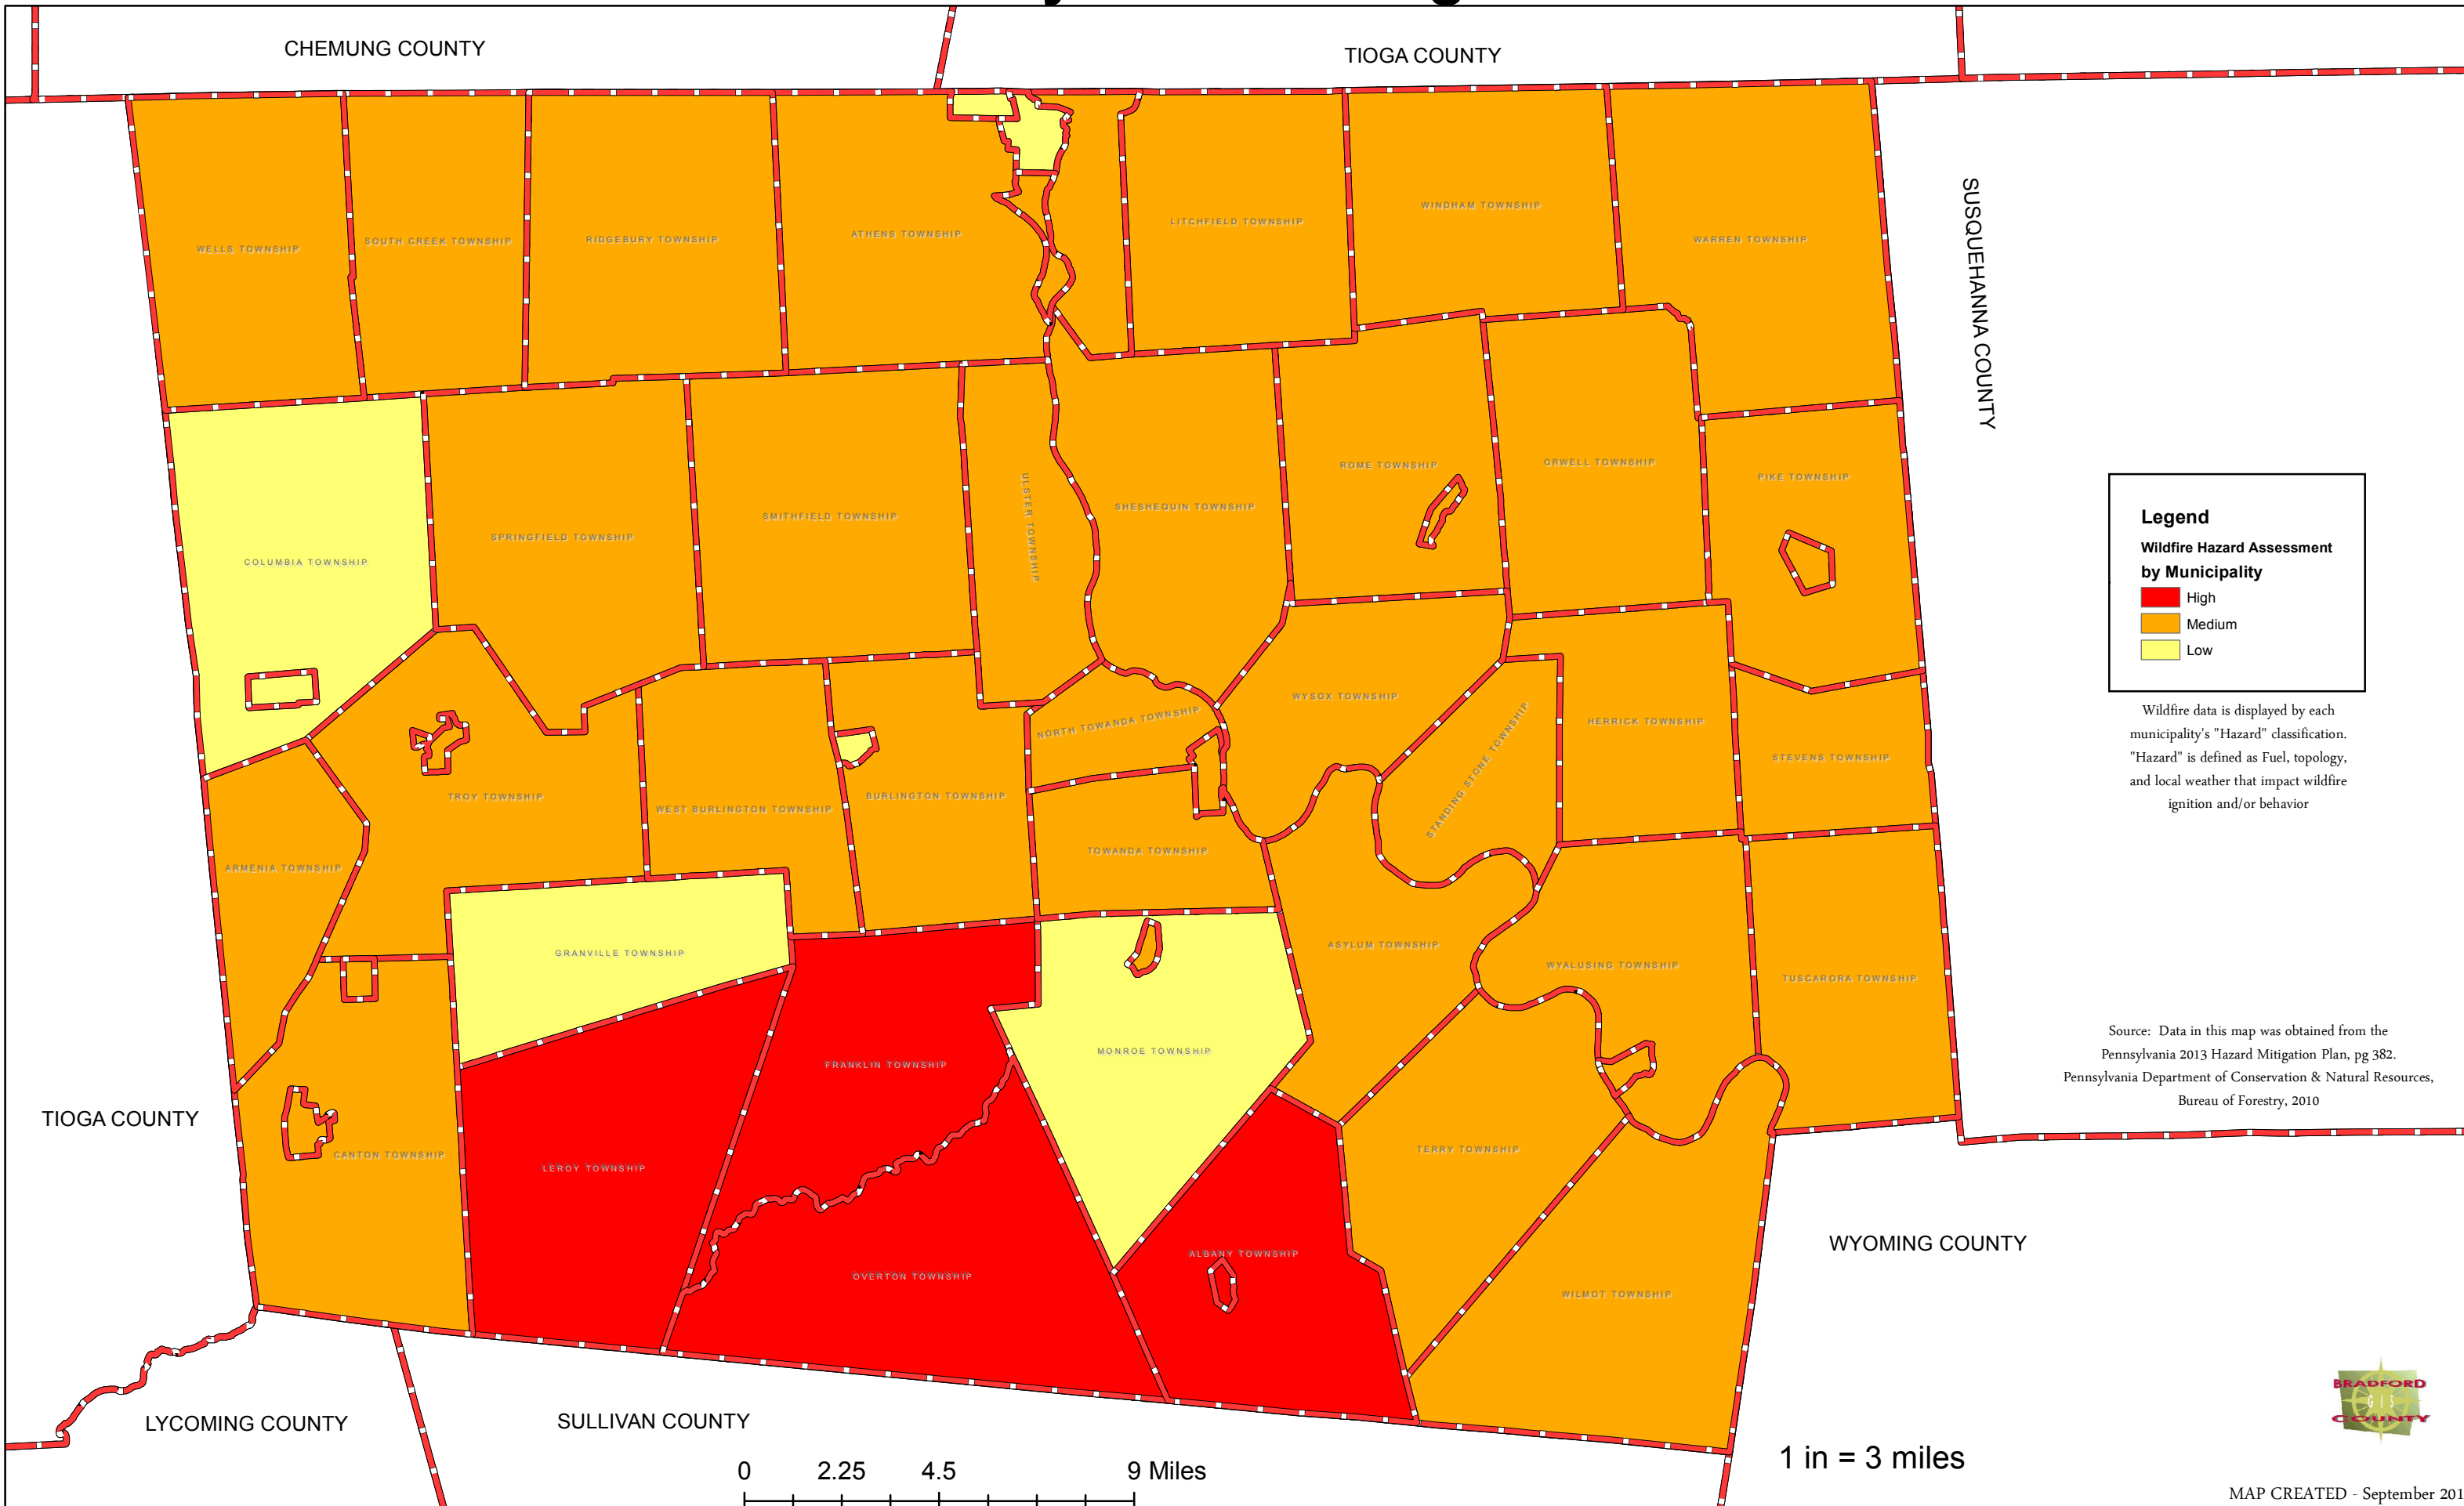

Bradford County Hazard Mitigation Plan

Wildfire Hazard Assessment

Legend
Wildfire Hazard Assessment by Municipality
■ High
■ Medium
■ Low

Wildfire data is displayed by each municipality's "Hazard" classification. "Hazard" is defined as Fuel, topology, and local weather that impact wildfire ignition and/or behavior

Source: Data in this map was obtained from the Pennsylvania 2013 Hazard Mitigation Plan, pg 382. Pennsylvania Department of Conservation & Natural Resources, Bureau of Forestry, 2010

1 in = 3 miles